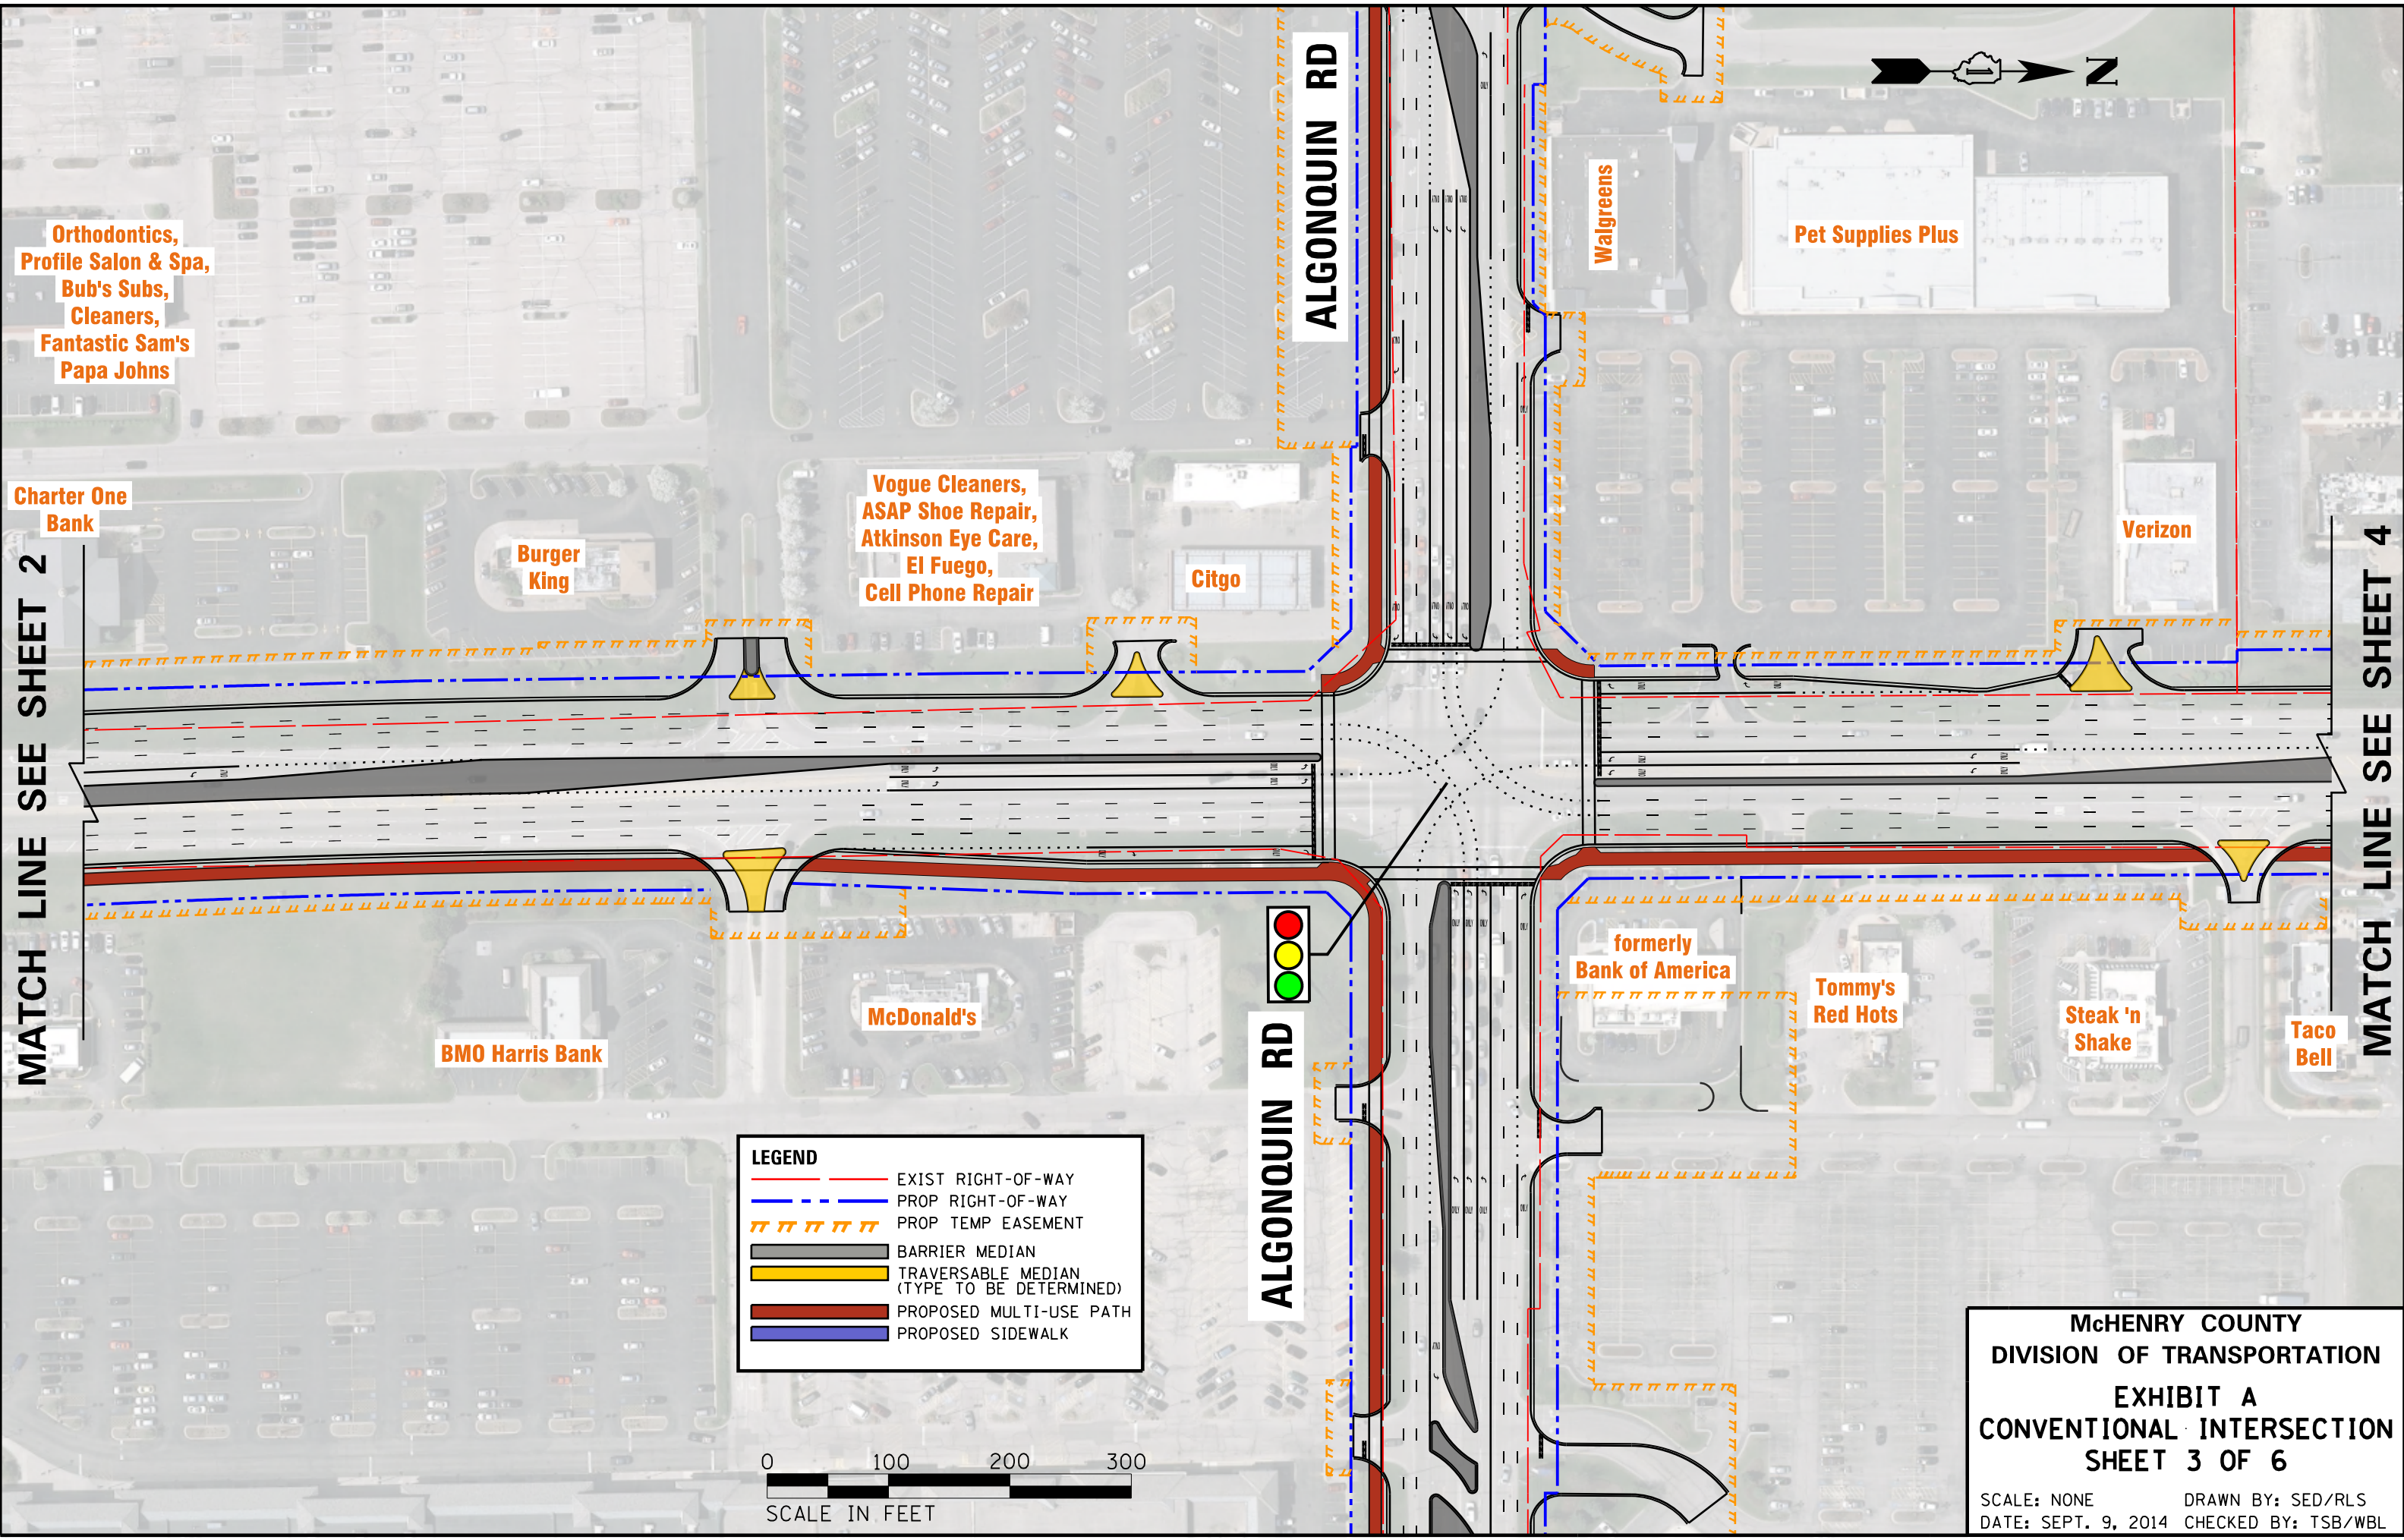

MATCH LINE SEE SHEET 2

MATCH LINE SEE SHEET 4

Orthodontics,
Profile Salon & Spa,
Bub's Subs,
Cleaners,
Fantastic Sam's
Papa Johns

Charter One
Bank

Burger
King

Vogue Cleaners,
ASAP Shoe Repair,
Atkinson Eye Care,
El Fuego,
Cell Phone Repair

Citgo

ALGONQUIN RD

Walgreens

Pet Supplies Plus

Verizon

BMO Harris Bank

McDonald's

ALGONQUIN RD

formerly
Bank of America

Tommy's
Red Hots

Steak 'n
Shake

Taco
Bell

LEGEND	
	EXIST RIGHT-OF-WAY
	PROP RIGHT-OF-WAY
	PROP TEMP EASEMENT
	BARRIER MEDIAN
	TRAVERSABLE MEDIAN (TYPE TO BE DETERMINED)
	PROPOSED MULTI-USE PATH
	PROPOSED SIDEWALK

McHENRY COUNTY
DIVISION OF TRANSPORTATION
EXHIBIT A
CONVENTIONAL INTERSECTION
SHEET 3 OF 6

SCALE: NONE   DRAWN BY: SED/RLS
DATE: SEPT. 9, 2014   CHECKED BY: TSB/WBL