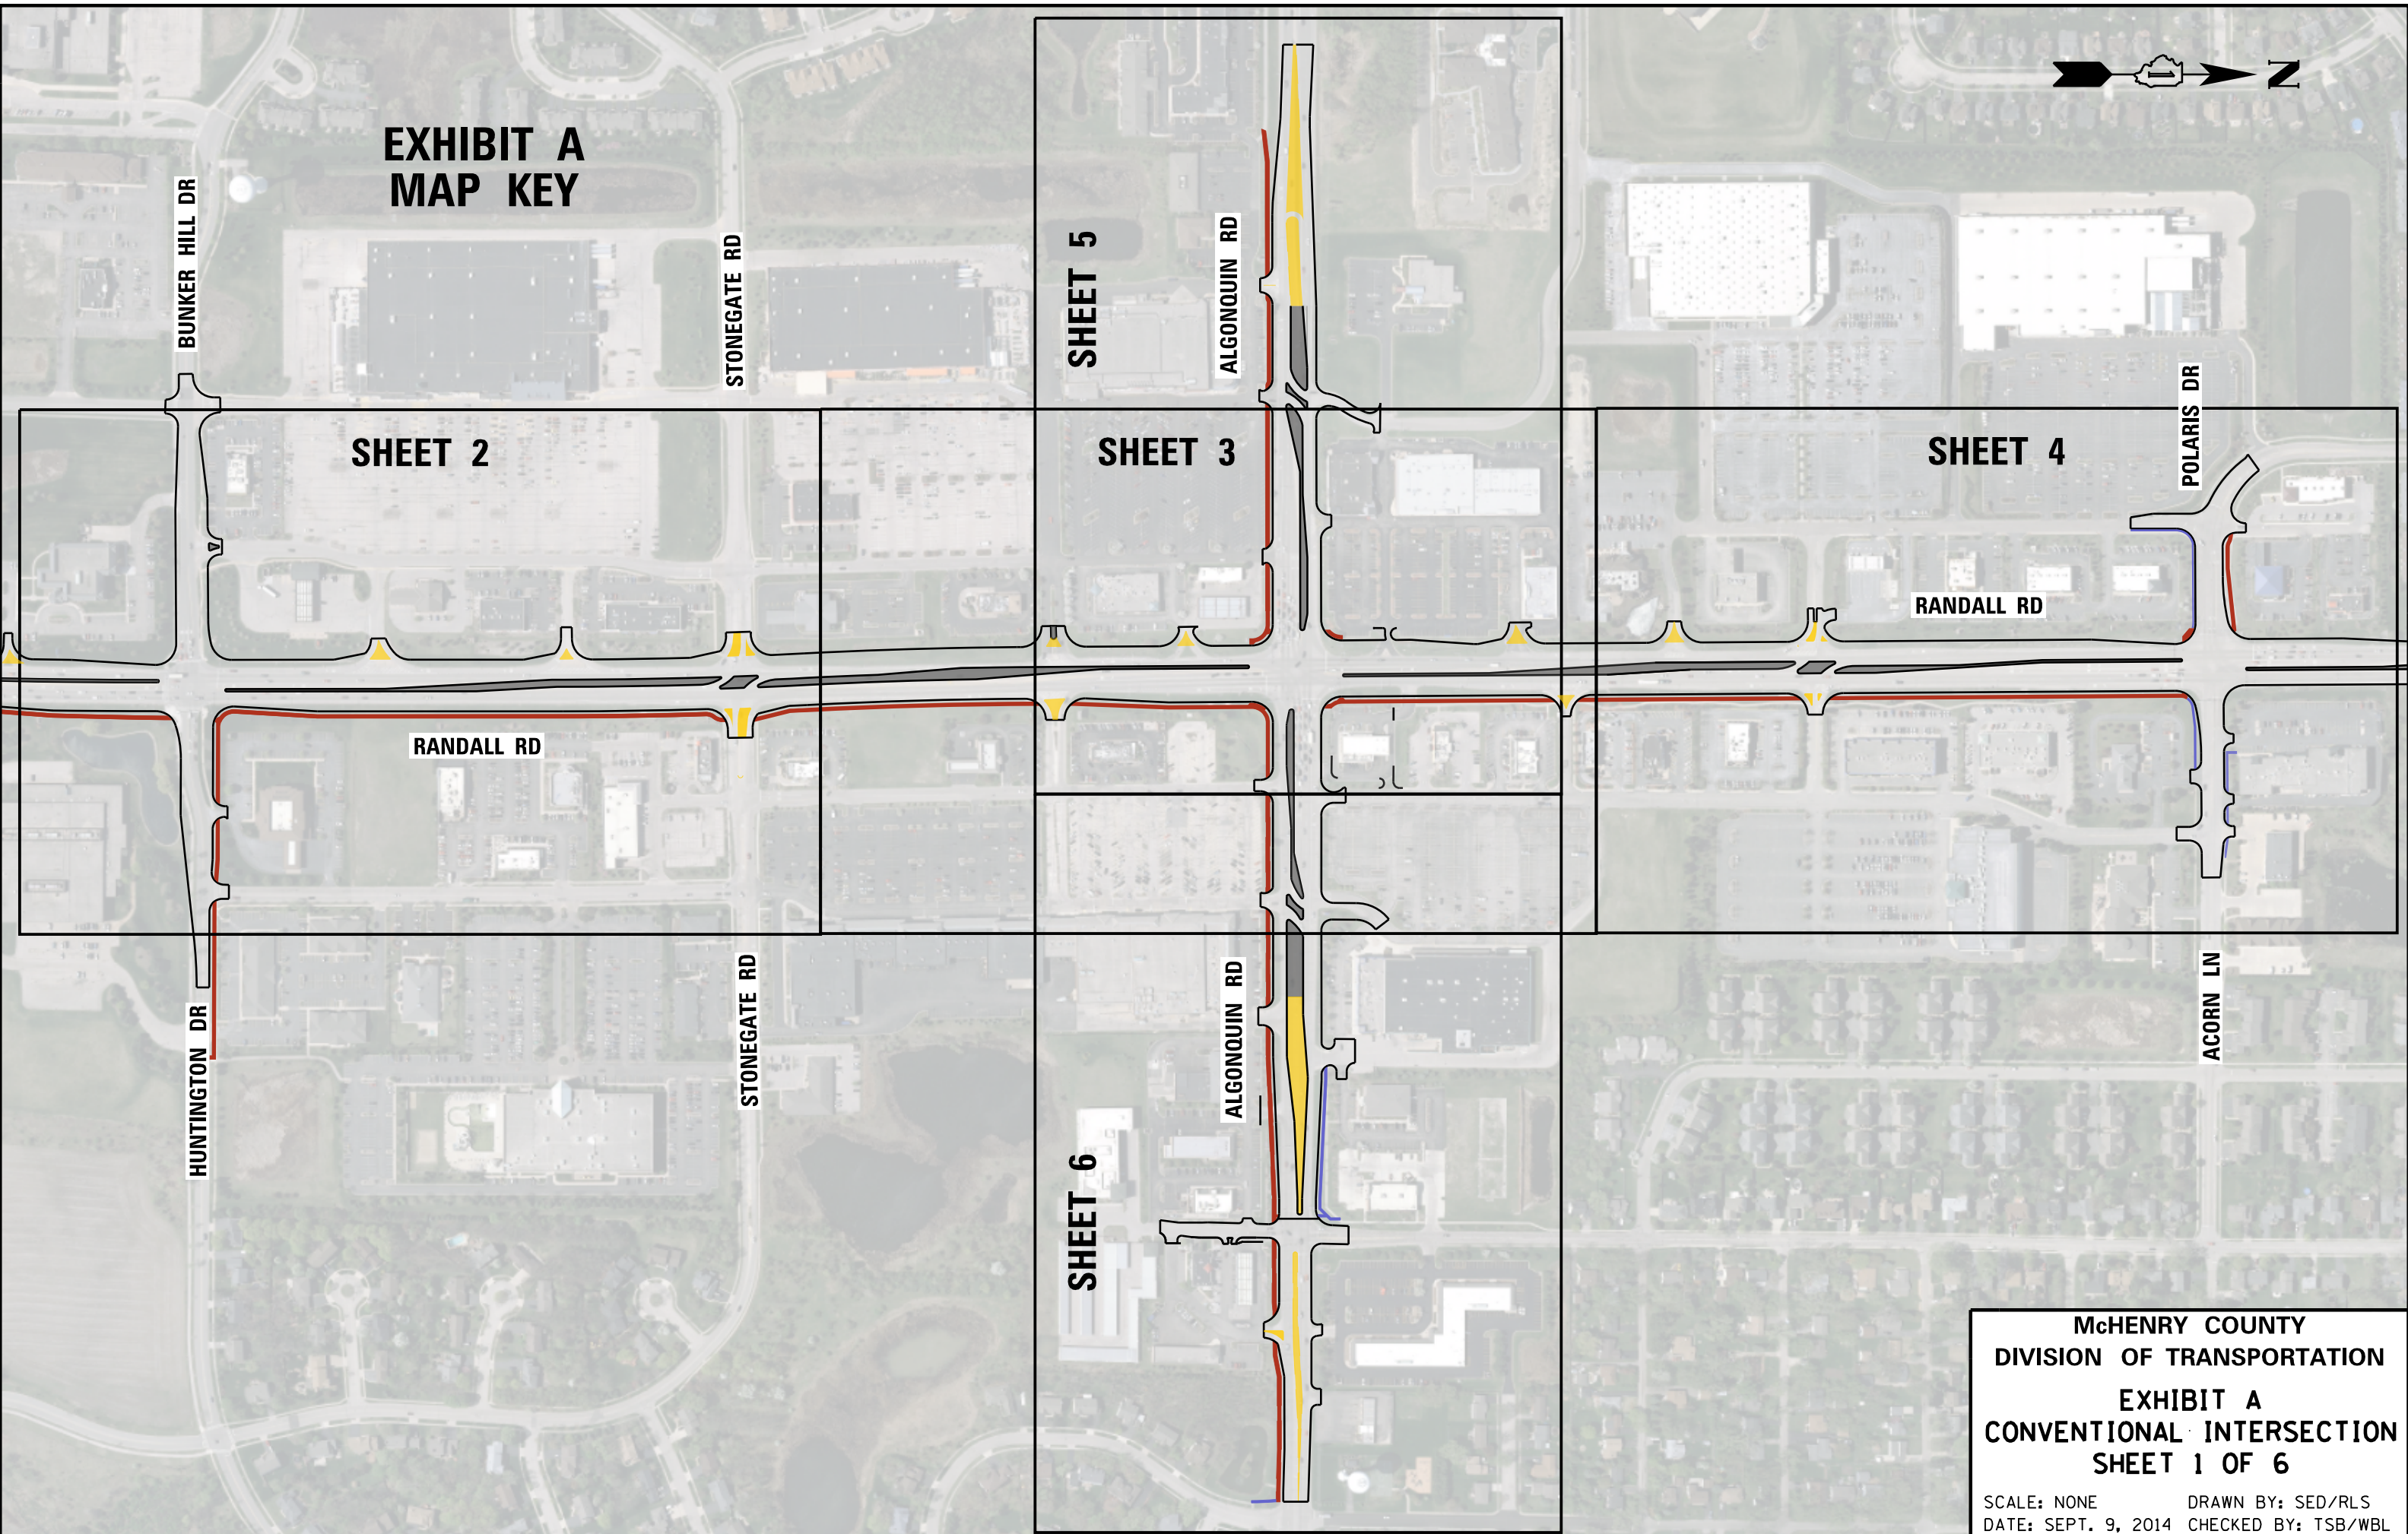

EXHIBIT A MAP KEY

McHENRY COUNTY
DIVISION OF TRANSPORTATION
EXHIBIT A
CONVENTIONAL INTERSECTION
SHEET 1 OF 6

SCALE: NONE DRAWN BY: SED/RLS
DATE: SEPT. 9, 2014 CHECKED BY: TSB/WBL

BUNKER HILL DR

STONEGATE RD

RANDALL RD

HUNTINGTON DR

STONEGATE RD

MATCH LINE SEE SHEET 3

FUTURE OVERPASS BY OTHERS

LEGEND

	EXIST RIGHT-OF-WAY
	PROP RIGHT-OF-WAY
	PROP TEMP EASEMENT
	BARRIER MEDIAN
	TRAVERSABLE MEDIAN (TYPE TO BE DETERMINED)
	PROPOSED MULTI-USE PATH
	PROPOSED SIDEWALK

McHENRY COUNTY
DIVISION OF TRANSPORTATION
EXHIBIT A
CONVENTIONAL INTERSECTION
SHEET 2 OF 6

SCALE: NONE DRAWN BY: SED/RLS
 DATE: SEPT. 9, 2014 CHECKED BY: TSB/WBL

Sherman Family Health Care

Burnt Toast

Meijer Gas Station