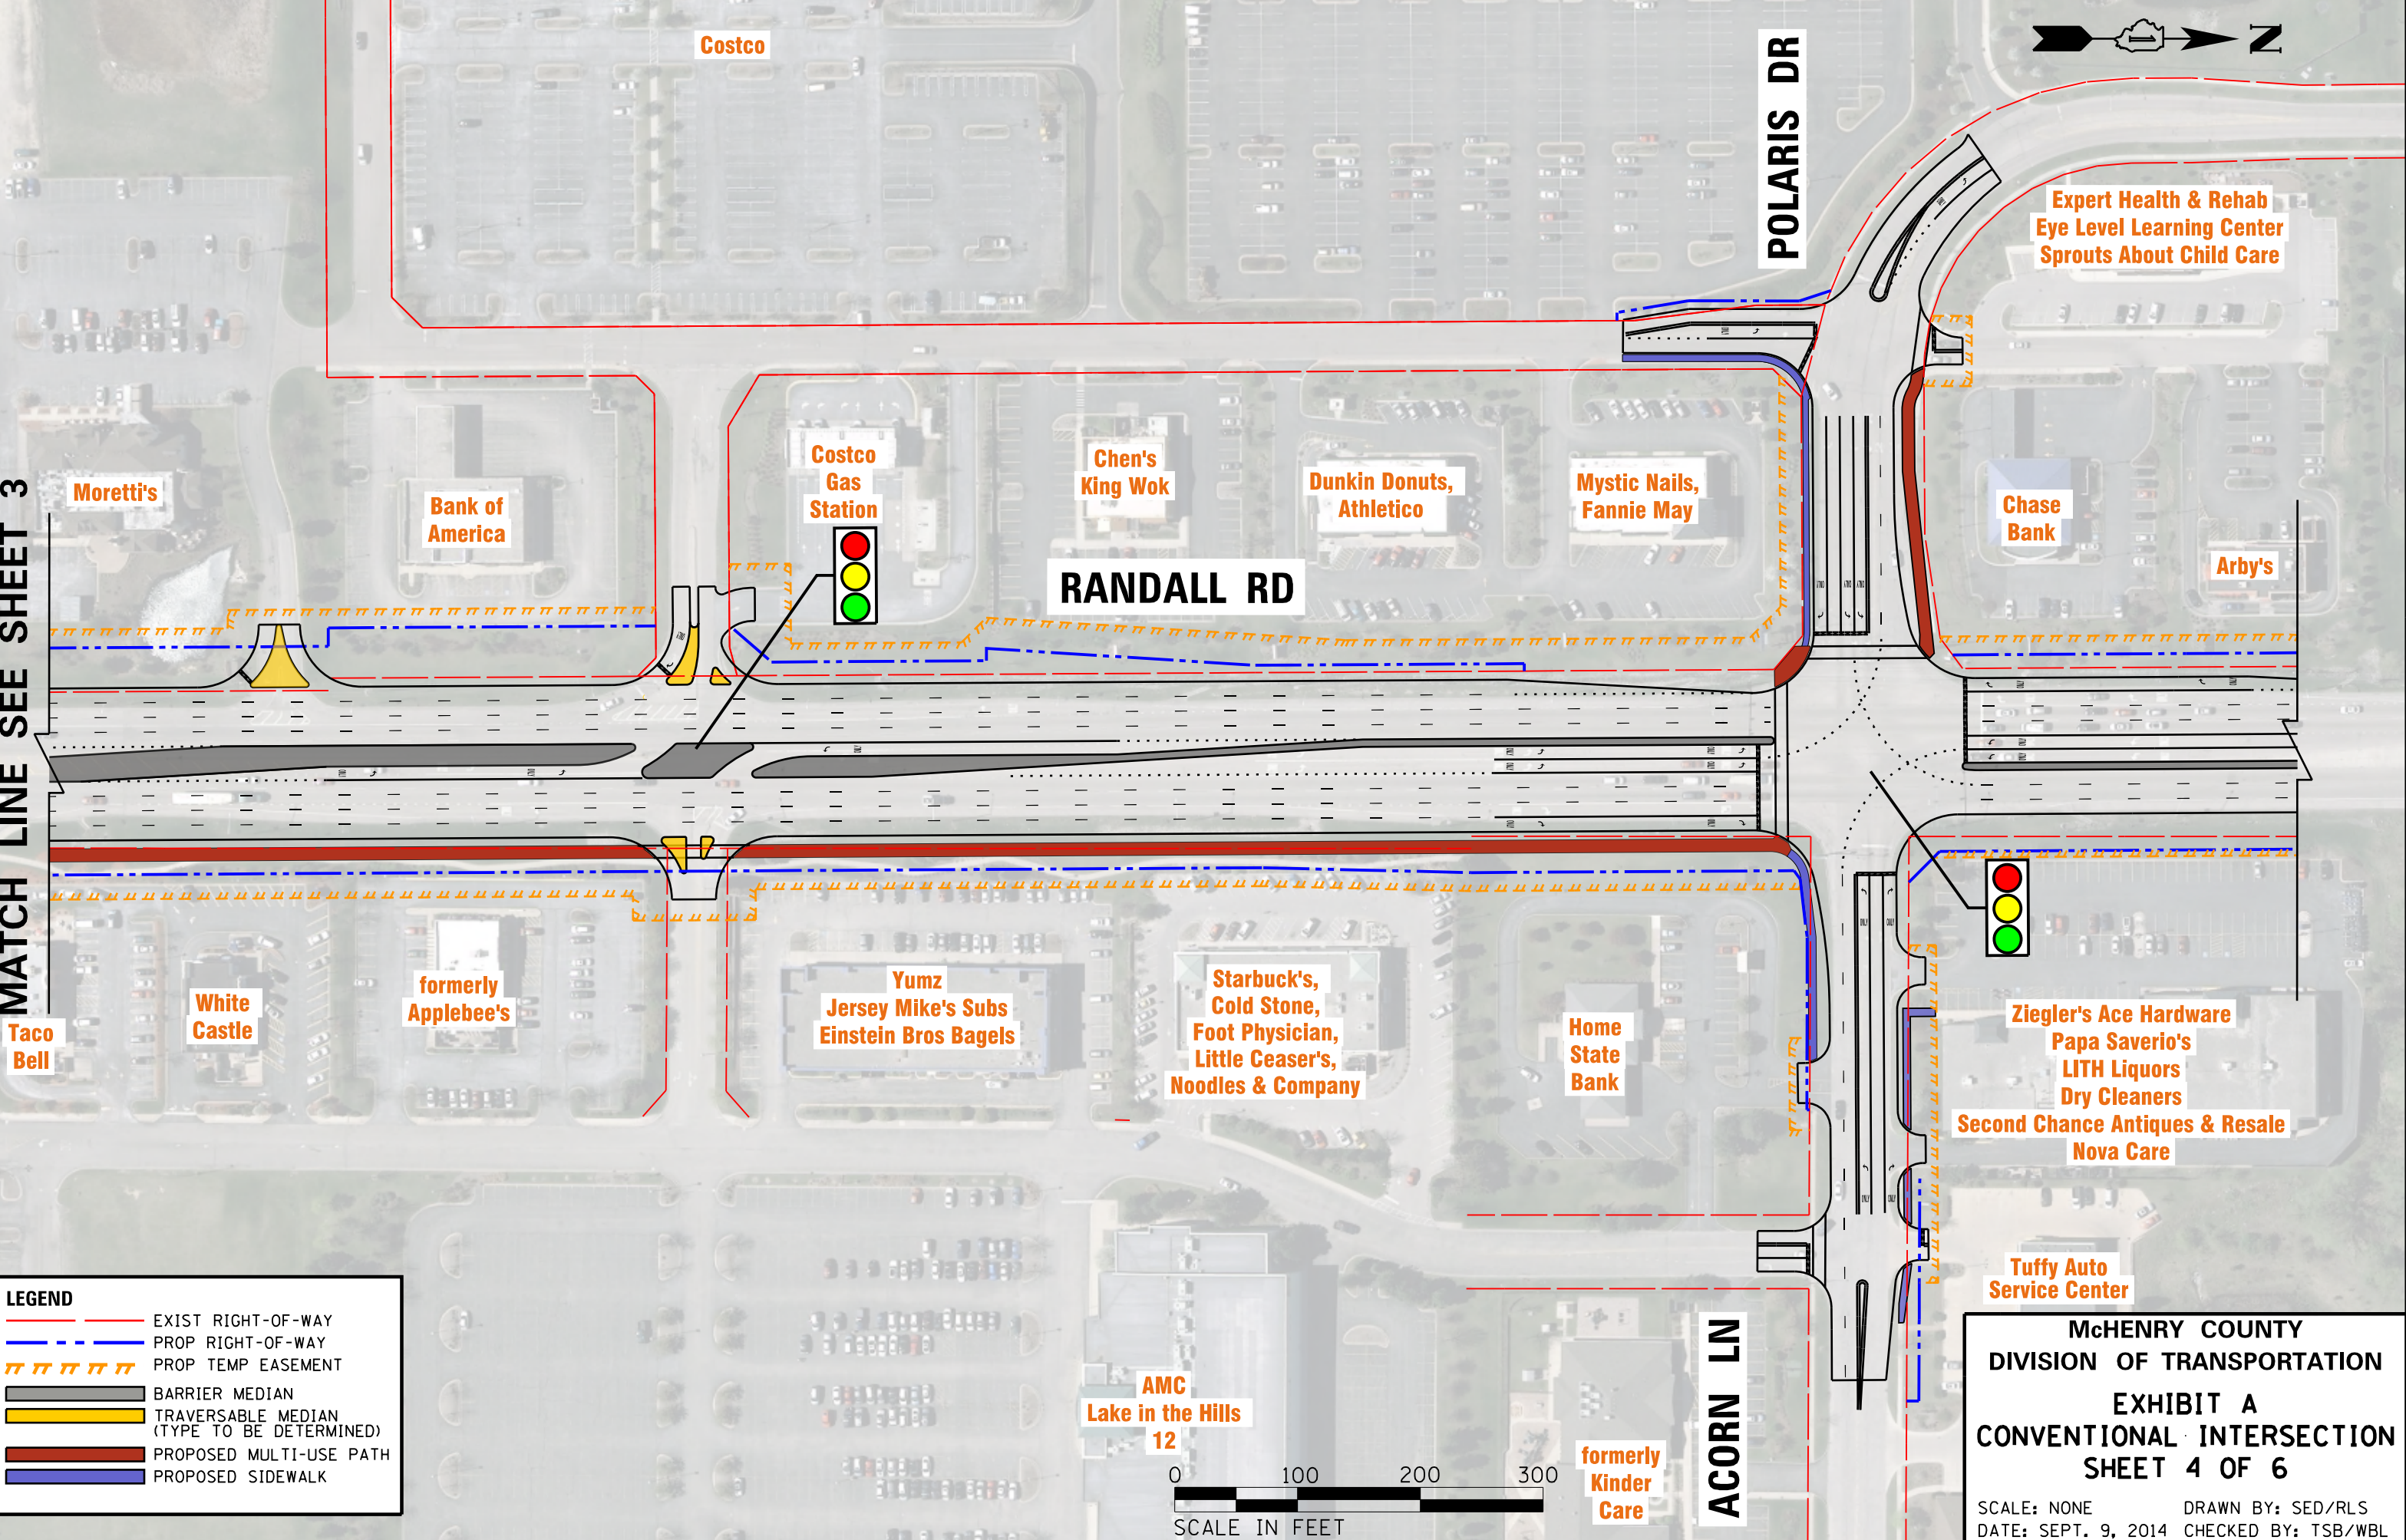

LEGEND

	EXIST RIGHT-OF-WAY
	PROP RIGHT-OF-WAY
	PROP TEMP EASEMENT
	BARRIER MEDIAN
	TRAVERSABLE MEDIAN (TYPE TO BE DETERMINED)
	PROPOSED MULTI-USE PATH
	PROPOSED SIDEWALK

McHENRY COUNTY
 DIVISION OF TRANSPORTATION
 EXHIBIT A
 CONVENTIONAL INTERSECTION
 SHEET 4 OF 6