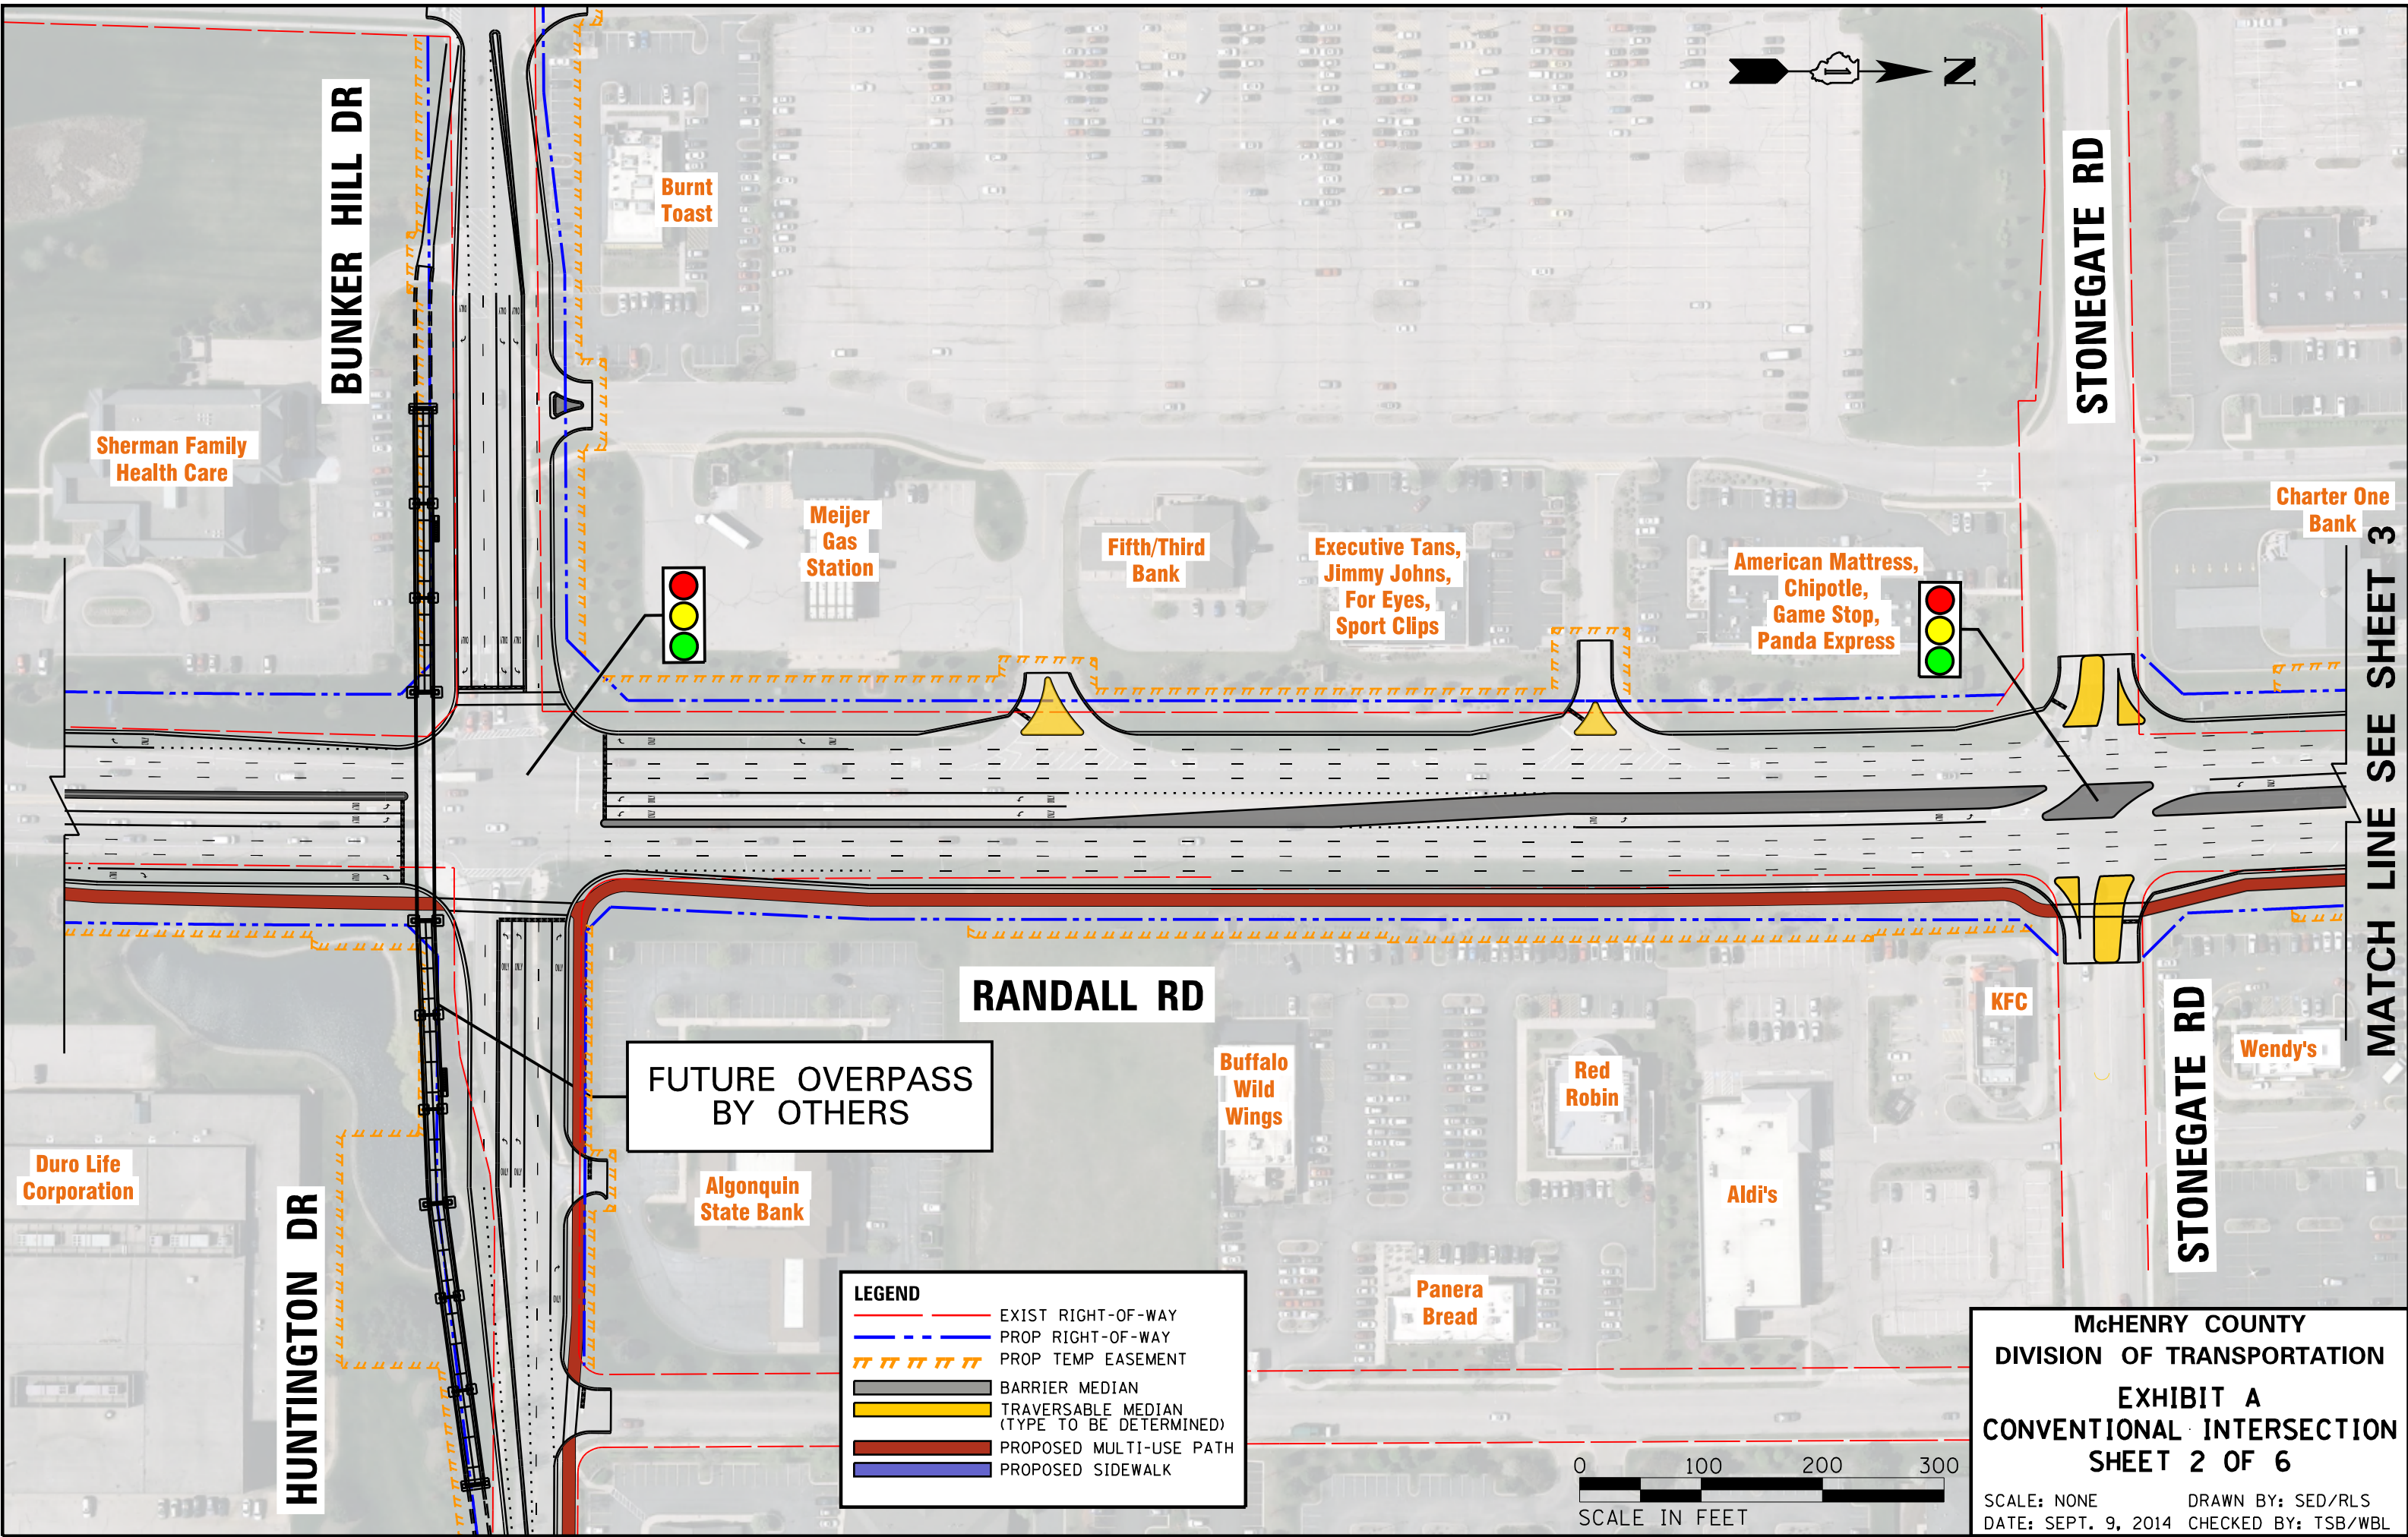

EXHIBIT A MAP KEY

McHENRY COUNTY
DIVISION OF TRANSPORTATION
EXHIBIT A
CONVENTIONAL INTERSECTION
SHEET 1 OF 6

SCALE: NONE DRAWN BY: SED/RLS
DATE: SEPT. 9, 2014 CHECKED BY: TSB/WBL

BUNKER HILL DR

STONEGATE RD

RANDALL RD

HUNTINGTON DR

STONEGATE RD

MATCH LINE SEE SHEET 3

FUTURE OVERPASS BY OTHERS

LEGEND

	EXIST RIGHT-OF-WAY
	PROP RIGHT-OF-WAY
	PROP TEMP EASEMENT
	BARRIER MEDIAN
	TRAVERSABLE MEDIAN (TYPE TO BE DETERMINED)
	PROPOSED MULTI-USE PATH
	PROPOSED SIDEWALK

McHENRY COUNTY
DIVISION OF TRANSPORTATION
EXHIBIT A
CONVENTIONAL INTERSECTION
SHEET 2 OF 6

SCALE: NONE DRAWN BY: SED/RLS
 DATE: SEPT. 9, 2014 CHECKED BY: TSB/WBL

Sherman Family Health Care

Burnt Toast

Meijer Gas Station